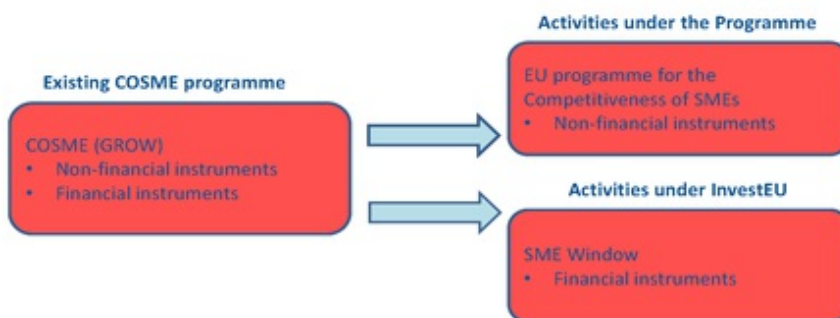

COSME - Programme for the Competitiveness of Small and Medium-Sized Enterprises

When the Multiannual Financial Framework 2021-2027 comes into force, COSME (2014-2020) will be replaced by two EU programs: › **Single Market Programme** (https://ec.europa.eu/info/funding-tenders/find-funding/eu-funding-programmes/single-market-programme/overview_en) (SMP) and › **InvestEU** (https://europa.eu/investeu/about-investeu/what-investeu-programme_en) . The SMP has a total budget of 4.2 billion euros and InvestEU with a total budget of 372 billion euros.

The SMP offers SMEs indirect support in order to increase their competitiveness. Around 1 billion euros are available for this. This finances support options such as

- ▶ Enterprise Europe Network
- ▶ Erasmus for Young Entrepreneurs
- ▶ Cluster initiatives
- ▶ IPR SME help desk
- ▶ SME performance review
- ▶ SME envoys